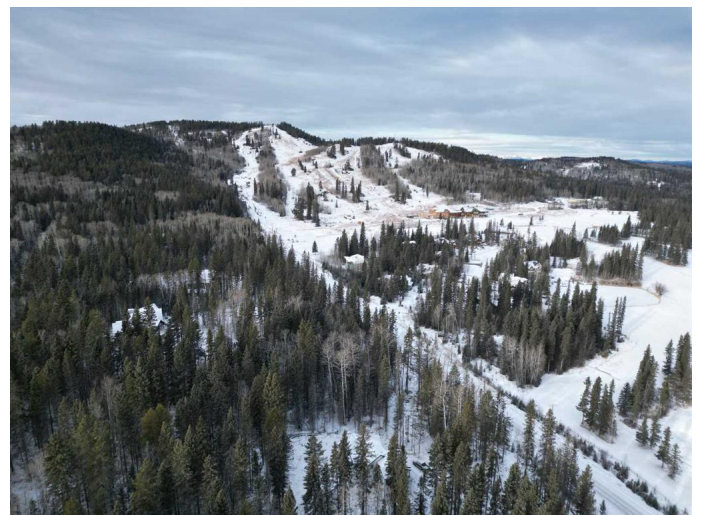

\$565,000 - 50063 Township Road 234 Road, Rural Rocky View County

MLS® #A2206377

\$565,000

0 Bedroom, 0.00 Bathroom,
Land on 3.87 Acres

NONE, Rural Rocky View County, Alberta

This beautiful, treed lot overlooks the gorgeous rolling greens of Wintergreen golf course. Come build the home you've always imagined; surrounded by nature, yet only 5 minutes from charming Bragg Creek and 25 minutes from city limits. This 3.87 acre lot has it all-privacy, paved access, a drilled well, and is close to the many recreational possibilities offered by West Bragg Creek and Kananaskis. The current owners have enhanced the land, adding a driveway, improving the well, and clearing many of the trees. Custom building plans are available for purchase. Come and picture the possibilities!