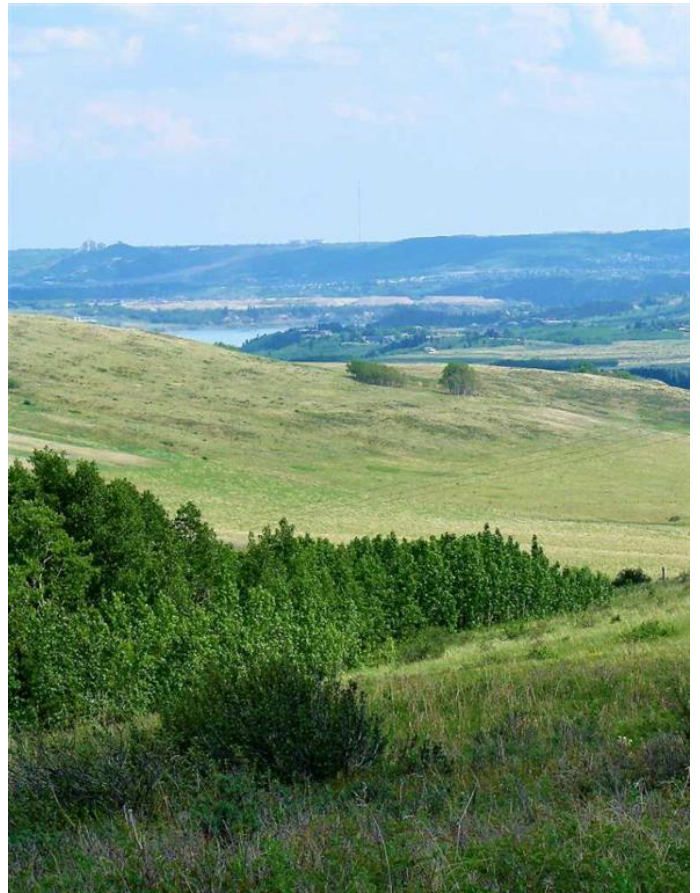

# \$7,000,000 - Glenbow Rd. & Mountain Ridge Place Road, Rural Rocky View County

---

MLS® #A1245685

**\$7,000,000**

0 Bedroom, 0.00 Bathroom,  
Land on 157.52 Acres

NONE, Rural Rocky View County, Alberta

Own A Piece Of History! Gorgeous undeveloped quarter bordering the famous Glenbow Ranch Provincial Park! You'll fall in love with this pristine property with expansive views of the bow river corridor from Calgary to westerly Rockies! A way of life and a look at history a 100years ago! Develop your own private ranch, hold it for future generations or take a look at the Glenbow Ranch ASP and explore this prime piece of real estate. Come and explore, you'll never regret your decision to own this piece of history! Seller to retain 50% of Build Credits if the property is rezoned for development.

### **Exterior**

Lot Description	Conservation, Creek/River/Stream/Pond, Near Golf Course, Meadow, Native Plants, Pasture, Rolling Slope, Seasonal Water, Secluded, Sloped
-----------------	--